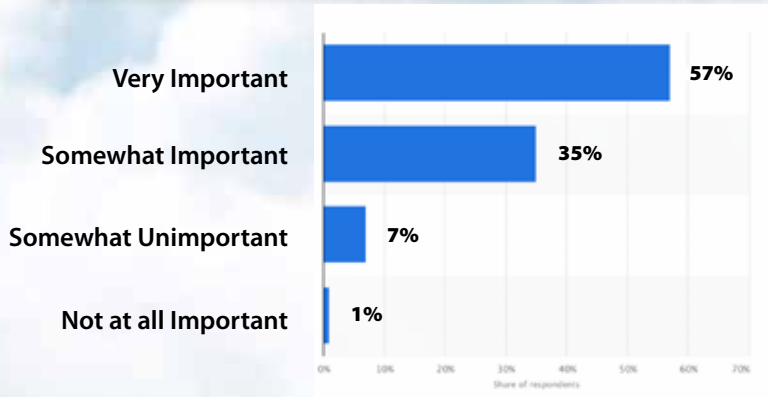

**BREATHTAKING PROFESSIONAL
AERIAL HDR PHOTOGRAPHY**

*Hotels &
Resorts*

A large, illuminated sign for Holiday Inn Express & Suites stands in the foreground. The sign is primarily blue with green accents on the sides. The text "Holiday Inn Express & Suites" is written in white, with "Express" in a larger font. To the left of the text is a green graphic of a stylized tree. The sign is mounted on a light-colored base. In the background, the entrance to the hotel is visible, featuring a covered porch with four light blue columns and a red door. The sky is a mix of blue and purple, suggesting dusk. There are trees and bushes in the foreground and background, including some purple flowers in the lower right.

*Holiday Inn
Express[®]
& Suites*

This statistic shows the results of a survey conducted in the United States. U.S. travelers were asked how important photos of the rooms on the internet are, when choosing a hotel for a leisure trip. During the survey, 57 percent of the respondents stated that photos of the rooms on the internet are very important.